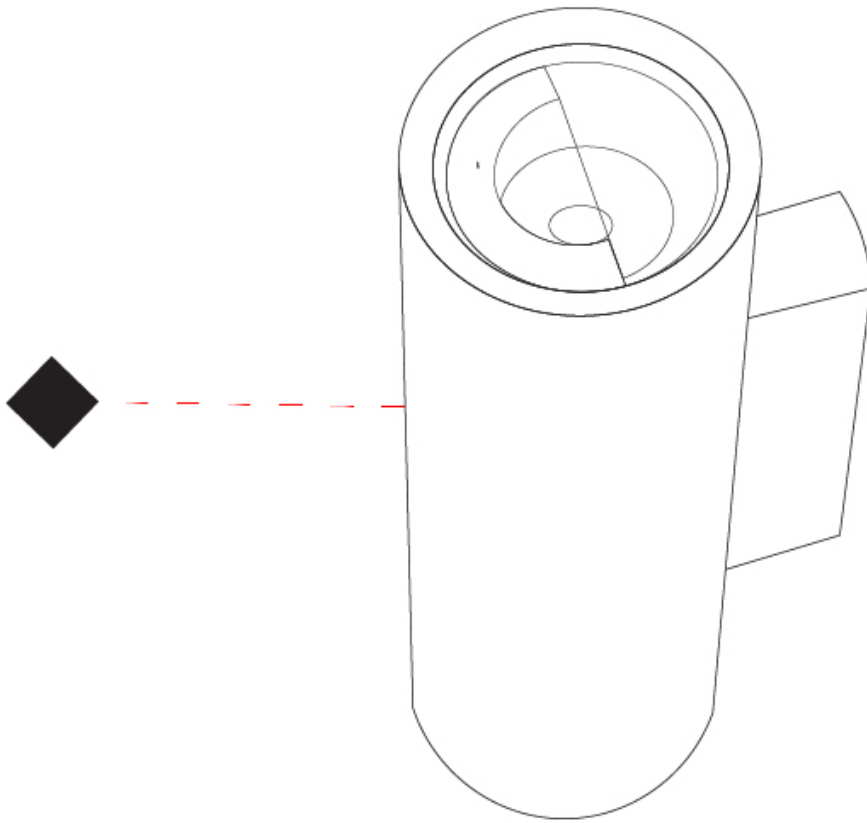

DATE

E

TRACER COLOR FINISH CHART

PROJECT	_____
TYPE	_____
SPECIFIER	_____
QUANTITY	_____
DATE	_____

Fixture Finish

White - WHI

Black - BLK

Machined aged solid brass - ASB